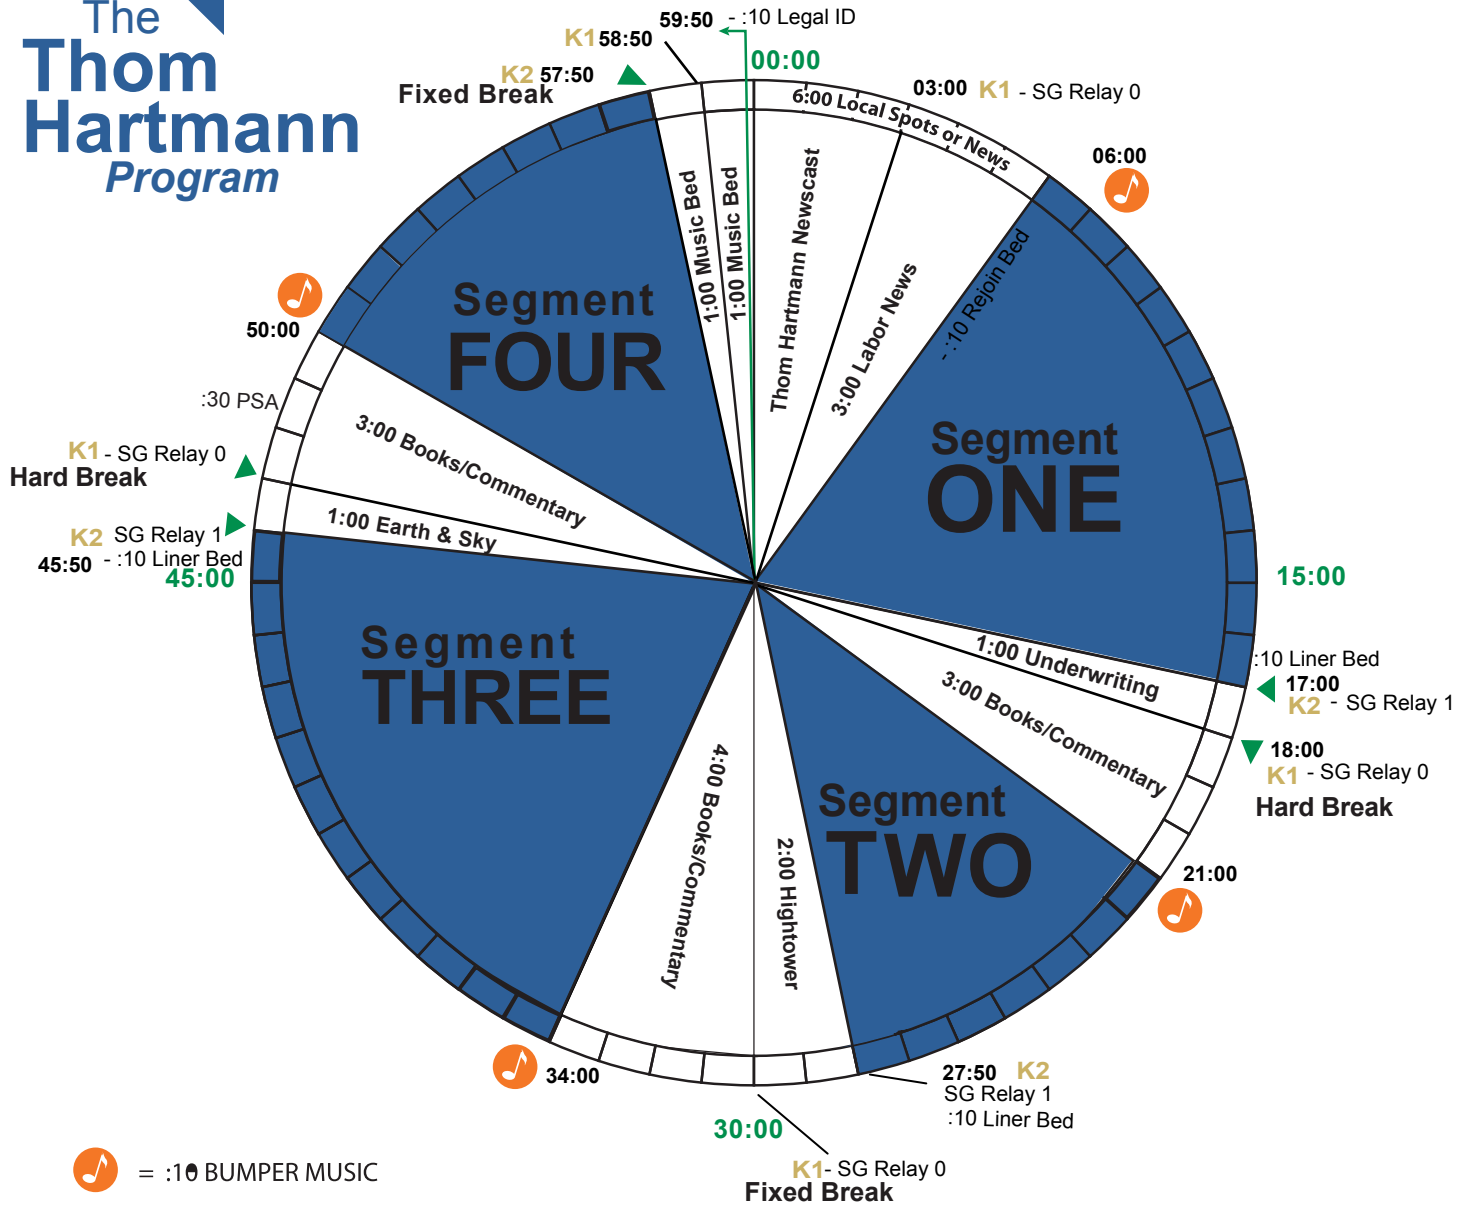

The
**Thom
Hartmann**
Program

Program Clock for Non-Commercial Stations

FEED INFORMATION

Monday - Friday
 Live: 12 noon - 3 PM (ET)
 Transmitted via 128K MP3 stream behind password-protected firewall, FM audio quality, with 24/7 repeats, and FTP MP3 each-hour downloads available when show is over. Feed is Barix-compatible.

Note: Relays are remnants of commercial feed and do not need to be detected or decoded by your station. The entire show is FCC non-profit compliant in this format, and can be played without modification. Relay K1 is 25Hz tone; K2 is 35Hz tone.

EMERGENCY CONTACT NUMBERS

Technical Ops. 503-977-7988
 Studio Hotline 503-323-6479

AVAILS

Thom will voice underwriting spots for your station to overlay last :60 of each hour if you wish.

GENERAL CONTACT INFO